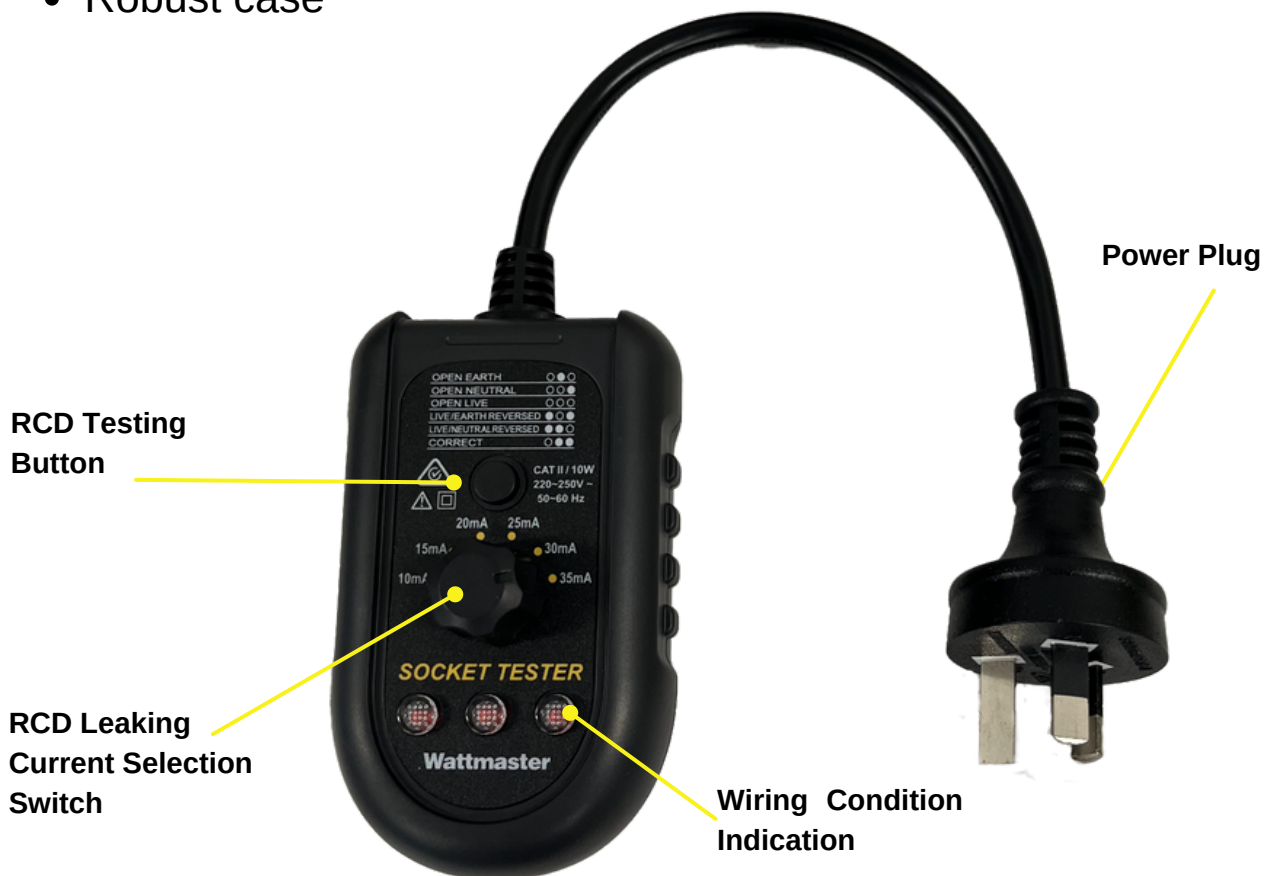

Wattmaster

THE BRAND ELECTRICIANS RELY ON

Socket Outlet Tester

Part No: WATOUTTEST

- Checks for 5 different wiring errors
- 6 earth leakage trip levels
- Earth leakage trip time <3 secs
- Flexible plug and cord
- Suitable for 10 amp sockets
- Robust case